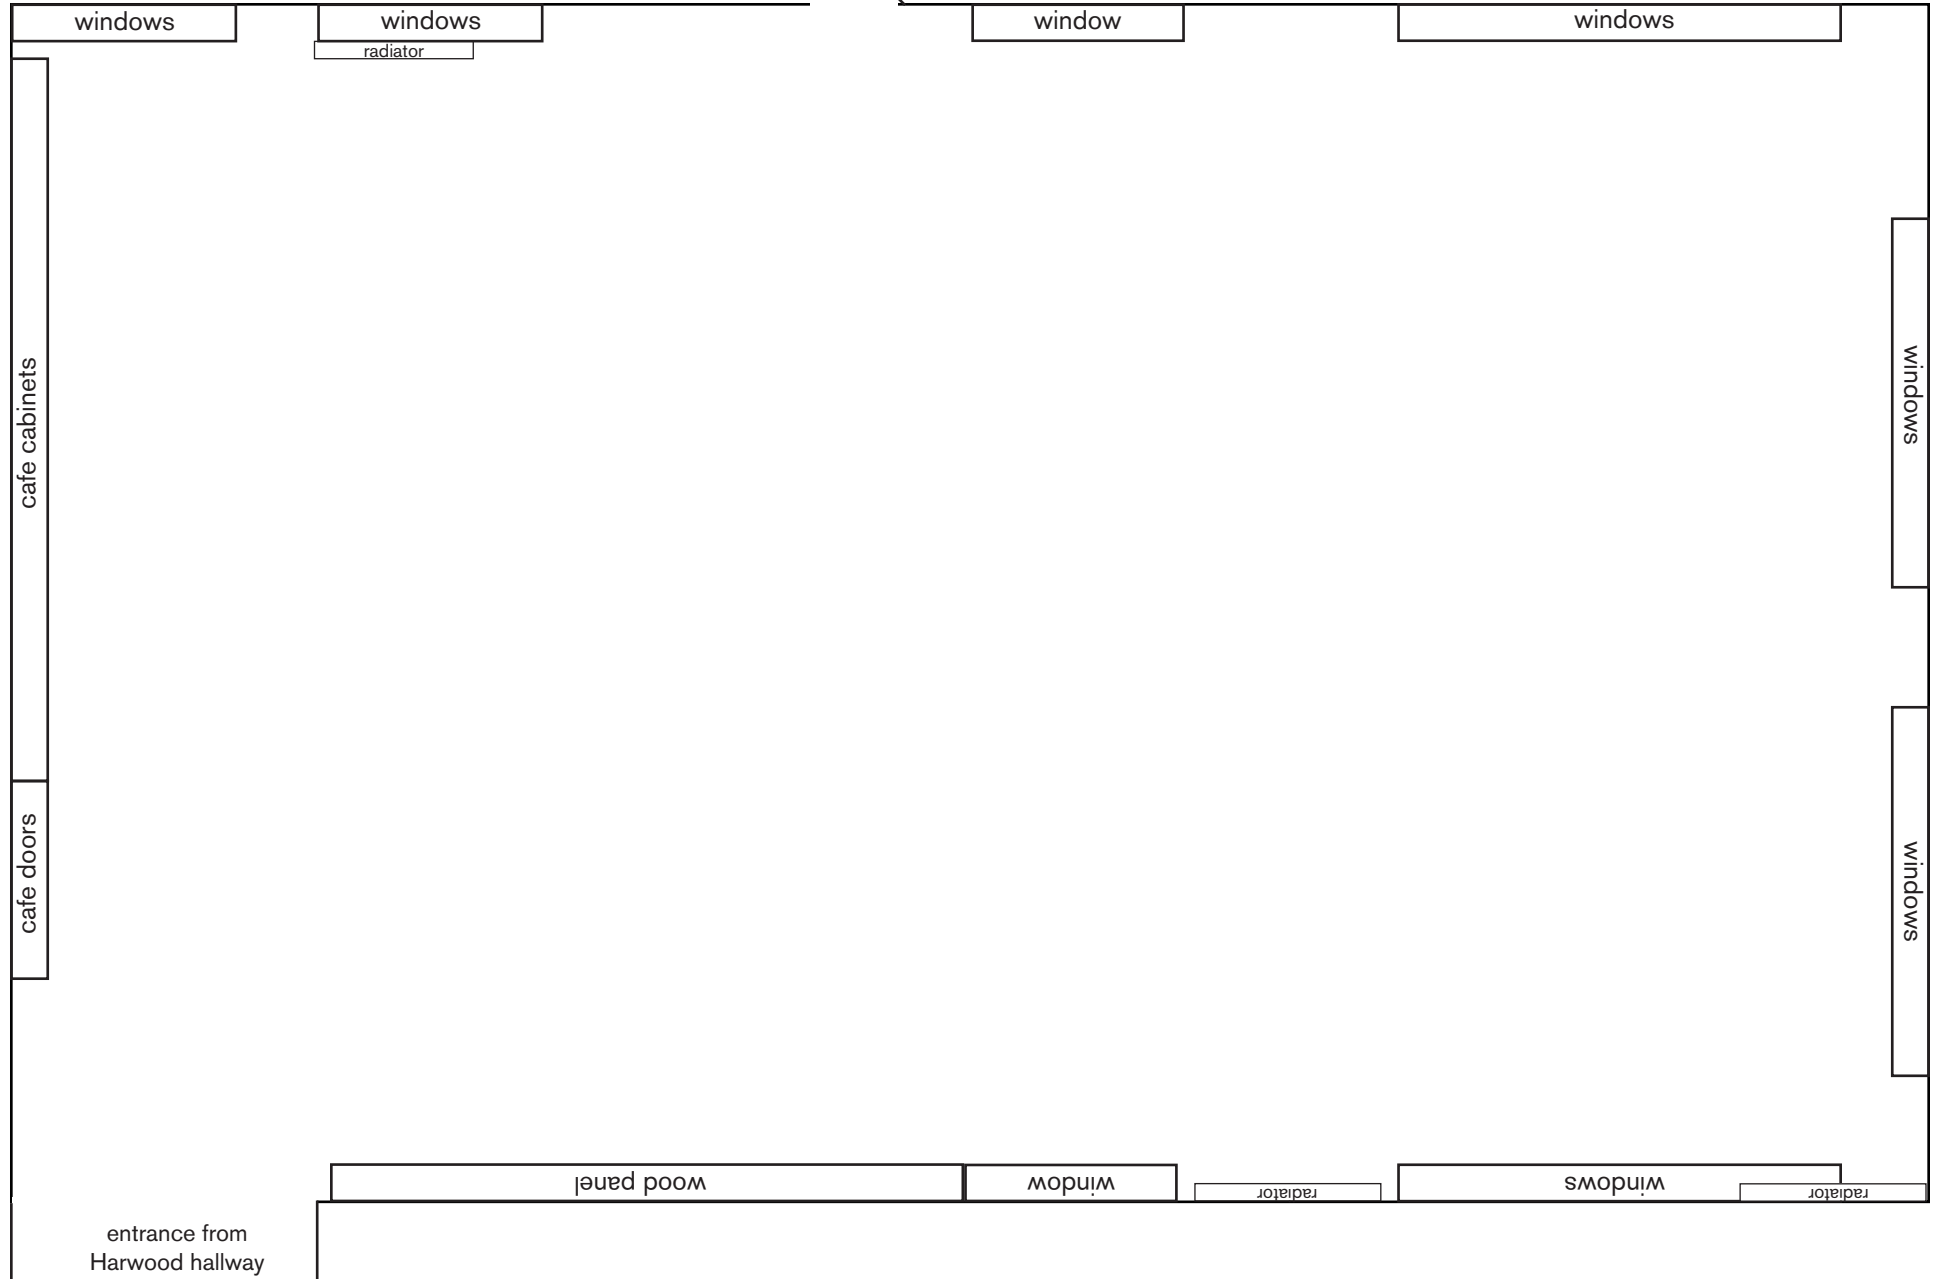

HARWOOD ART CENTER • DINING HALL

12' ceiling / 1,850 sq. ft / Max Capacity 211

fire escape to South parking lot

windows

windows

radiator

window

windows

cafe cabinets

cafe doors

windows

windows

wood panel

window

radiator

windows

radiator

entrance from
Harwood hallway